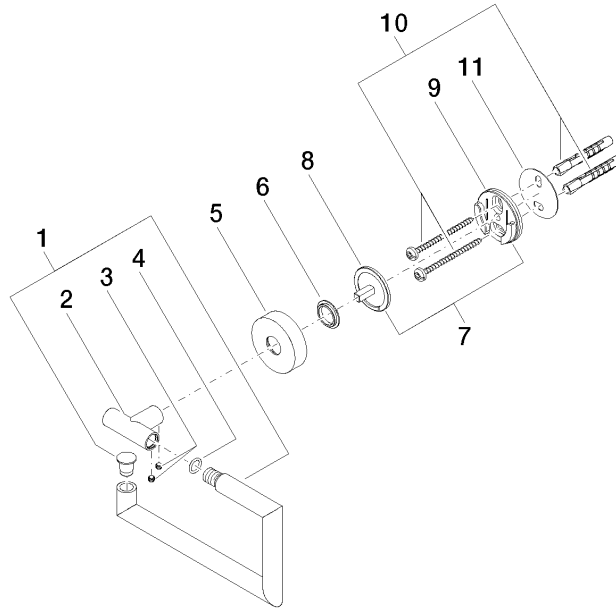

Tissue holder without cover - Brushed Champagne (22kt Gold)

LISSÉ

83 500 979

- width 150mm
- height 95 mm
- rosette Ø 40 mm
- 40mm projection

Fits: LISSÉ, META

	Brushed Champagne (22kt Gold)	83 500 979-46
	Chrome	83 500 979-00
	Brushed Platinum	83 500 979-06
	Dark Chrome	83 500 979-19
	Light Gold	83 500 979-26
	Brushed Light Gold	83 500 979-27
	Matte Black	83 500 979-33
	Brushed Bronze	83 500 979-42
	Champagne (22kt Gold)	83 500 979-47
	Brushed Chrome	83 500 979-93
	Brushed Dark Platinum	83 500 979-99

83 500 979

mm [inches]

83 500 979

Parts for other finishes can be found here: [Chrome](#)

Spare parts list

No.	Item Number	Name	Quantity used	Delivery time
1	90 28 22 626 00-46	holder	1	30
2	05 17 97 561 01-46	holder	1	60
3	90 31 11 038 00 90	pin	2	2
4	90 14 10 060 00 90	seal	1	2
5	08 27 97 500-46	rosette	1	30
6	08 30 11 516 90	ring	1	2
7	05 17 97 501 01 90	fixing set	1	2
8	08 17 97 559 90	holder	1	2
9	08 17 97 501 07	holder	1	2
10	05 30 31 025 00 90	fixing set	1	2
11	05 30 11 519 00 90	disc	1	2